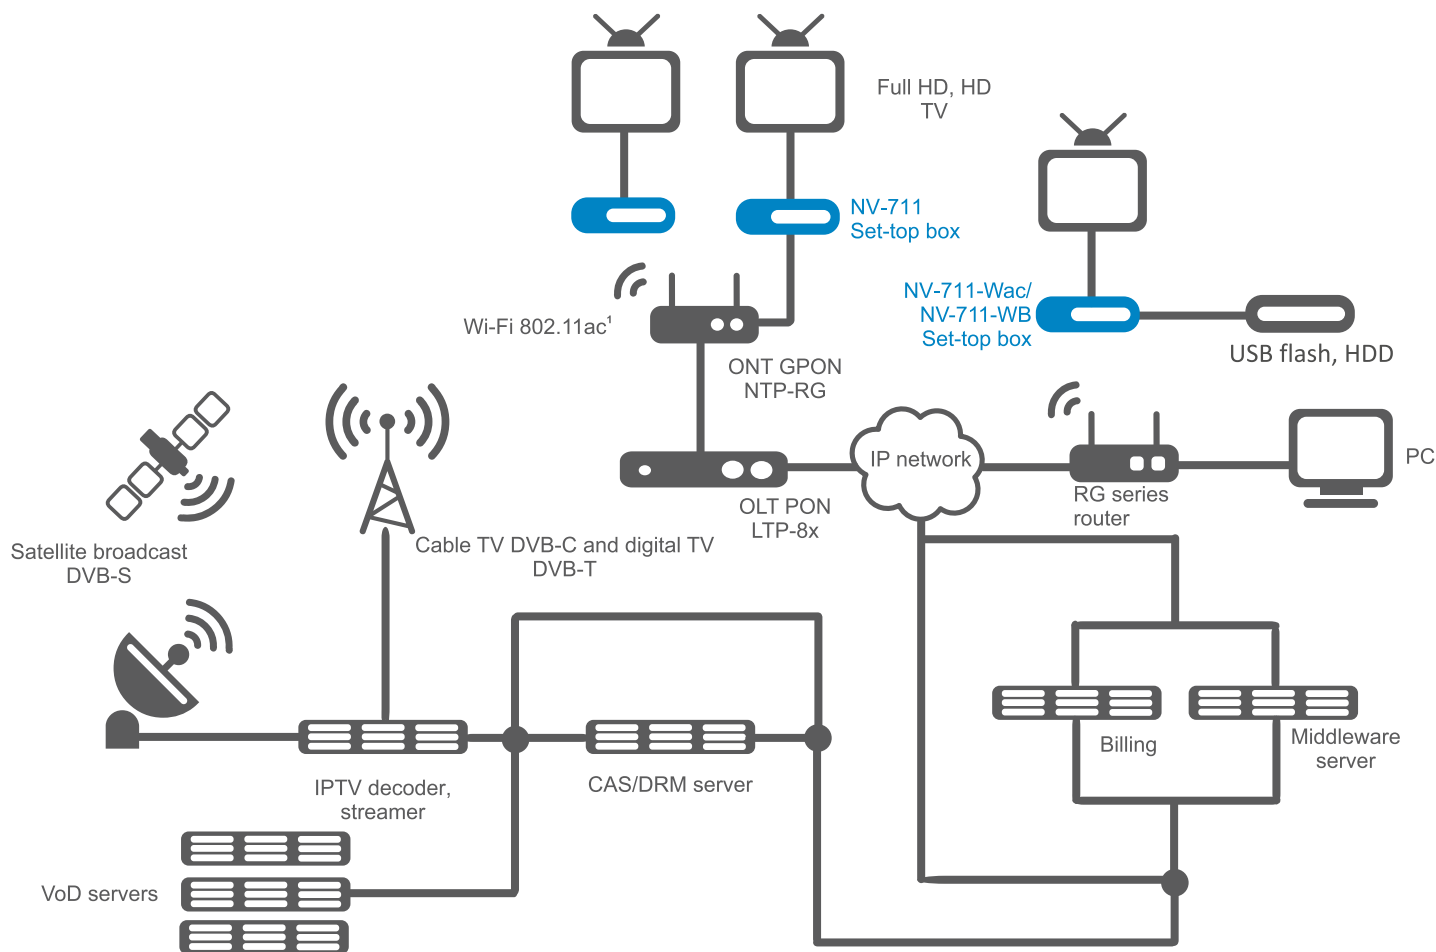

Peer-to-Peer TV

NV-711 series set-top boxes support real-time playback of media files via DC++ and Torrent protocols without a PC or files preloading to local disk. There is an opportunity of downloaded files queue creation, background loading and organization of illustrated page (catalogue) for media content.

Interfaces

- 1 x LAN 10/100
- 1 x USB 2.0
- HDMI 2v0
- Port for external IR receiver connection
- AV out

Common

- Support for HLS
- Support for DRM: A.R.E.S. DRM
- Support for Full HD 1080p, 4K
- Multilinguality
- An opportunity to connect computer mouse or keyboard
- Management and search by voice:
 - IR remote control
 - Bluetooth remote control (optionally, available only for NV-711-WB)
 - Programmable remote control – Android app

Physical characteristics

- Dimensions (LxWxH), mm: 102.4 x 21.8 x 93
- Placing: desktop, wall-mounting
- Case material: IR-transparent plastic

Power supply

- Power adapter: 5.3V/2A

Package supply

- IPTV set-top box
- Power adapter
- IR remote control (bluetooth remote control for NV-711-WB)
- 2 AAA batteries
- HDMI cable
- Installation and connection manual

Use case

¹ Only for NV-711-Wac and NV-711-WB

Ordering information

Name	Description	Image
NV-711	4K Set-Top box and mediaplayer, Amlogic S905X, 1 GB RAM, Android 7.1, 1xLAN 10/100, 1xUSB 2.0, HDMI 2.0	
NV-711-Wac	4K Set-Top box and mediaplayer, Amlogic S905X, 1 GB RAM, Android 7.1, 1xLAN 10/100, 1xUSB 2.0, HDMI 2.0, Wi-Fi 802.11a/b/g/n/ac	
NV-711-WB	4K Set-Top box and mediaplayer, Amlogic S905X, 1 GB RAM, Android 7.1, 1xLAN 10/100, 1xUSB 2.0, HDMI 2.0, Wi-Fi 802.11a/b/g/n/ac, Bluetooth	